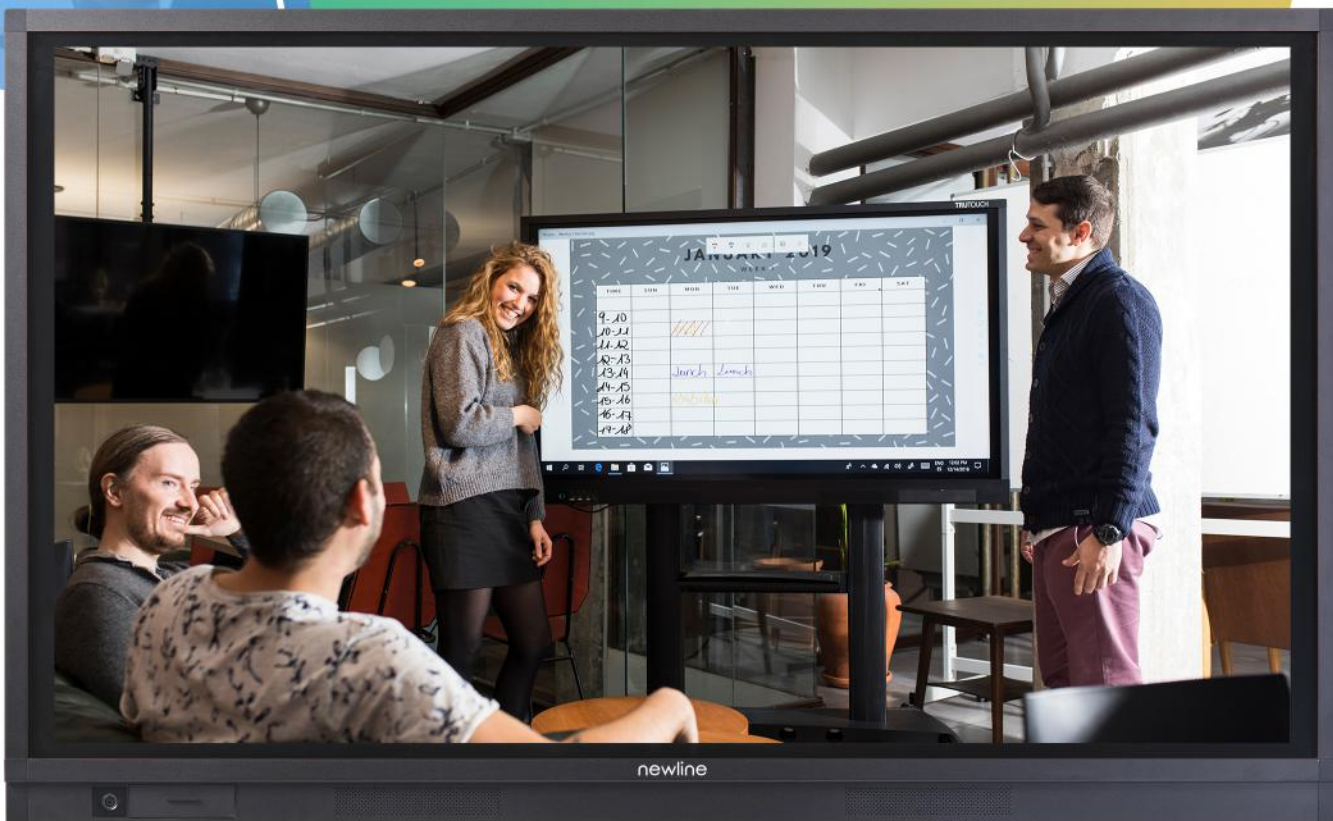

newline

Connect. Create. Collaborate.

TRU TOUCH VN Series

INDUSTRY FIRST OPTICAL BONDING TECHNOLOGY

CAST BROADCAST DISPLAY MANAGEMENT

20-Point Touch
Simultaneous Interaction

Front Speakers
High-Quality Sound

On-Board PC
Optional OPS PC

Diverse Connectivity
Multi-Interface Support

BYOD Enabling
Cast & Share Screens

THE SMOOTHEST, MOST INTUITIVE TOUCH EXPERIENCE

Communication and collaboration made easy for all teams

Bring your
own device

Optically bonded
4K display to
redefine clarity

Ultra-wide 178°
viewing angle

65"

75"

86"

UNPARALLELED WRITING EXPERIENCE

Object Recognition and advanced IR touch technology give you the smoothest, most intuitive and responsive writing experience available. Write with a thin pen, erase with your palm, and set memory functions. Collaborate easily and comfortably without limitations

TRULY ENGAGING COLLABORATION

A stunning, multi-functional display to make your meetings and presentations more engaging than ever. The VN Series enables BYOD so you can share and broadcast personal device screens wirelessly and hassle-free. Enhance productivity and maximize efficiency with the VN Series.