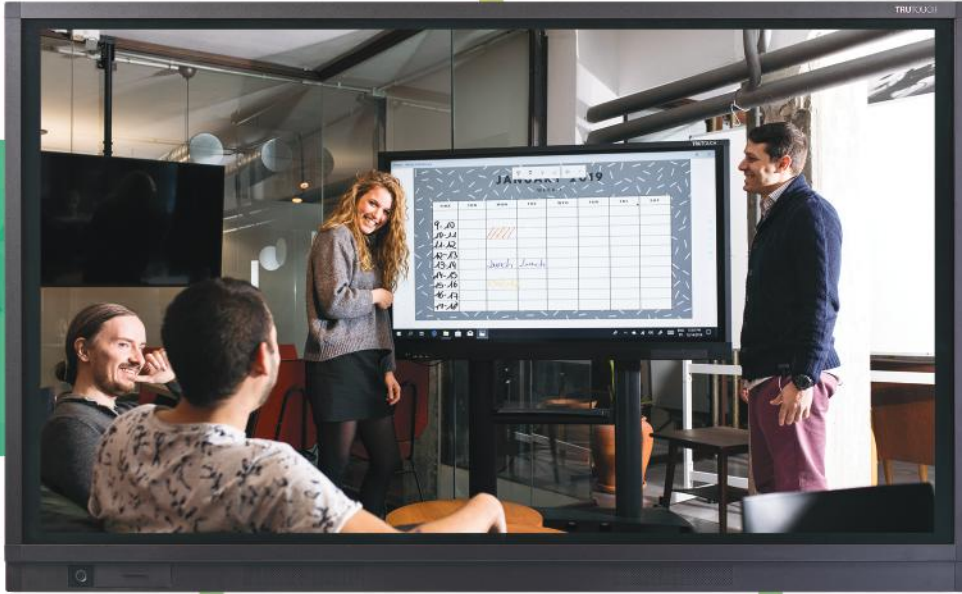

On-Board PC
Optional OPS PC

Diverse Connectivity
Multi-Interface Support

BYOD Enabling
Cast & Share Screens

THE SMOOTHEST, MOST INTUITIVE TOUCH EXPERIENCE

Communication and collaboration made easy for all teams

Bring your
own device

Optically bonded
4K display to
redefine clarity

Ultra-wide 178°
viewing angle

65"

75"

86"

UNPARALLELED WRITING EXPERIENCE

Object Recognition and advanced IR touch technology give you the smoothest, most intuitive and responsive writing experience available. Write with a thin pen, erase with your palm, and set memory functions. Collaborate easily and comfortably without limitations

OPTICAL BONDING TECHNOLOGY

Ultra-wide 178° viewing angle for clear, robust images no matter where you sit in the room.

Optical bonding brings an improved visual experience with accurate touch and a sturdier display. The benefits are endless.

TRULY ENGAGING COLLABORATION

A stunning, multi-functional display to make your meetings and presentations more engaging than ever. The VN Series enables BYOD so you can share and broadcast personal device screens wirelessly and hassle-free. Enhance productivity and maximize efficiency with the VN Series.